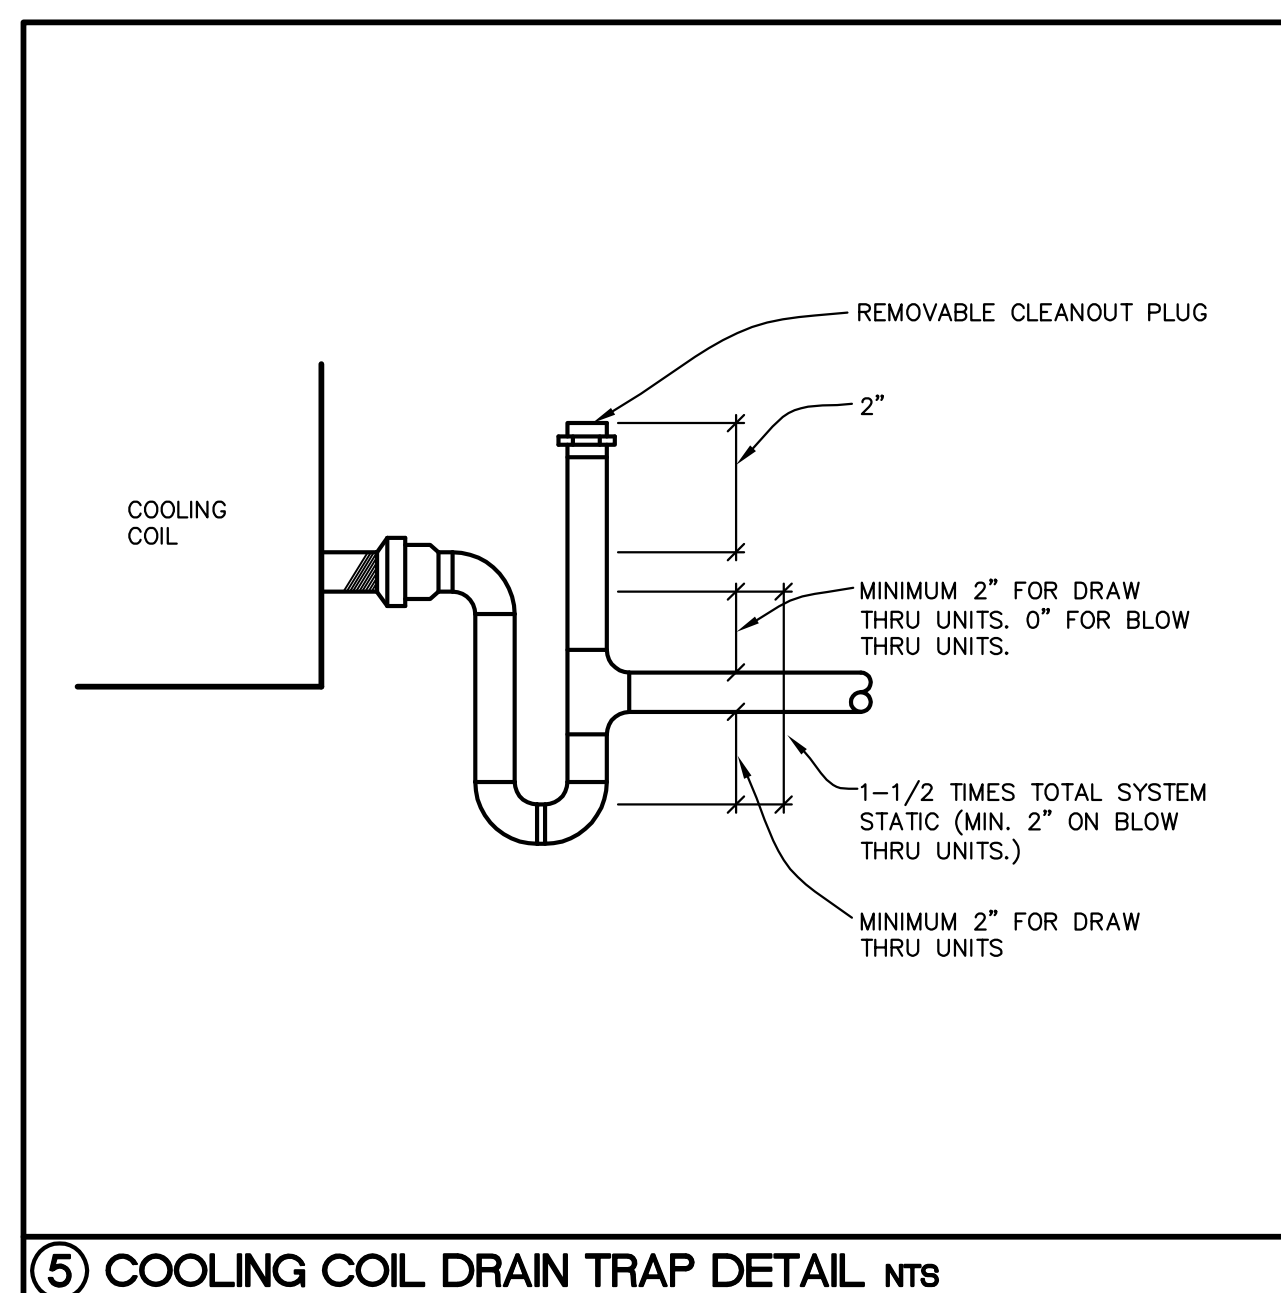

② DUCT DETAILS nts