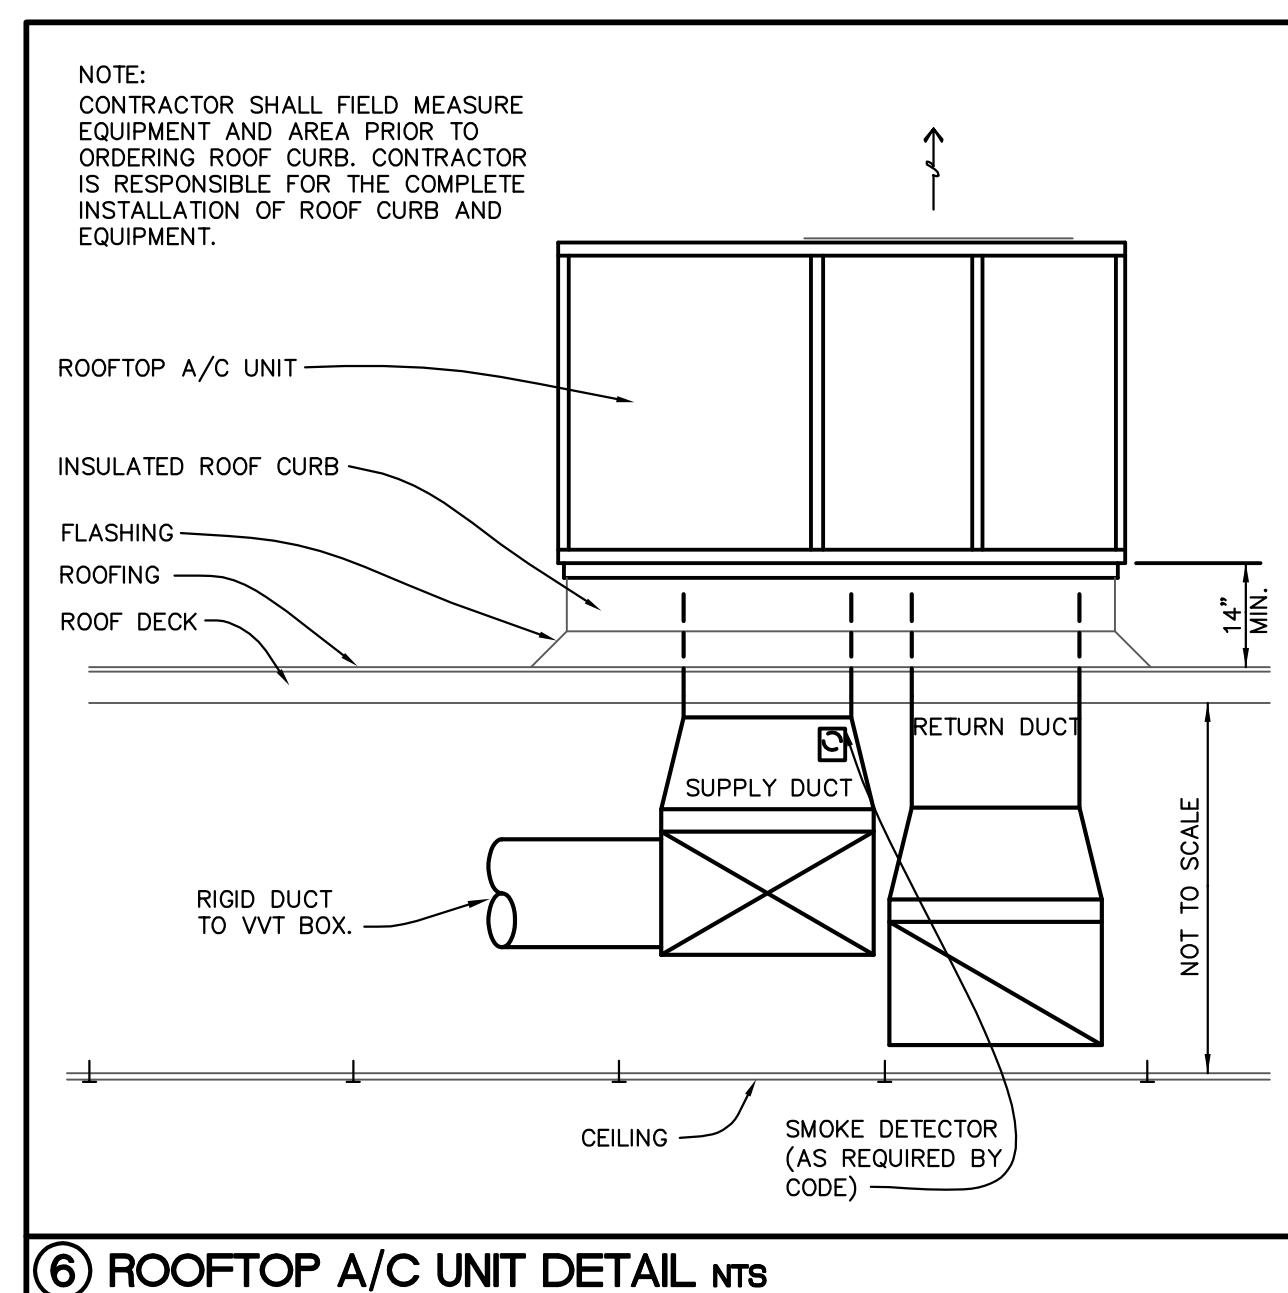

DETAILS -  
 MECHANICAL

SCALE: N.T.S.

Drawing No.

M-5.1

④ CEILING DIFFUSER RUNOUT DETAIL nts

③ EXHAUST FAN DETAIL nts

② DUCT DETAILS nts

⑦ ROOFTOP EQUIPMENT TIE DOWN DETAIL nts

⑥ ROOFTOP A/C UNIT DETAIL nts

⑤ COOLING COIL DRAIN TRAP DETAIL nts

⑪ MULTIPLE EXHAUST VENT DETAIL nts

⑩ ROOF CAP DETAIL nts

⑨ ROOFTOP CONDENSATE PIPE SUPPORT DETAIL nts

① SUPPLY DUCT TAKE-OFFS nts

⑧ ROOFTOP CURB ADAPTER DETAIL nts