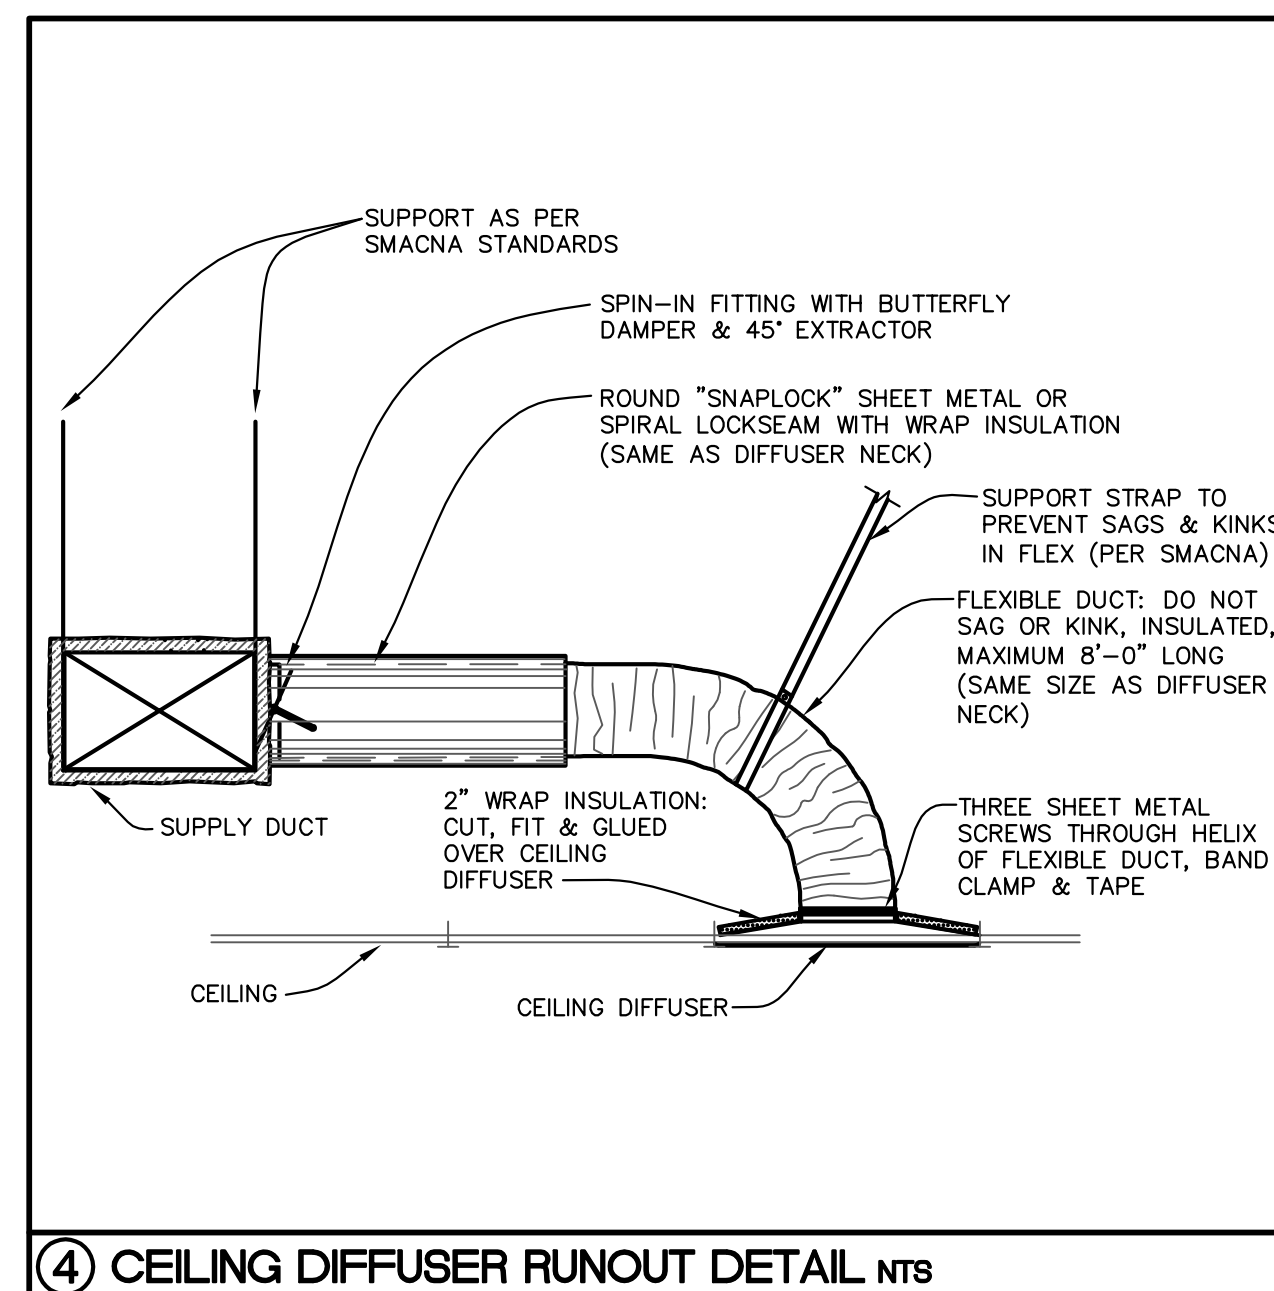

DETAILS -  
 MECHANICAL

SCALE: N.T.S.

Drawing No.

M-5.1

④ CEILING DIFFUSER RUNOUT DETAIL nts

③ EXHAUST FAN DETAIL nts

② DUCT DETAILS nts

⑦ ROOFTOP EQUIPMENT TIE DOWN DETAIL nts