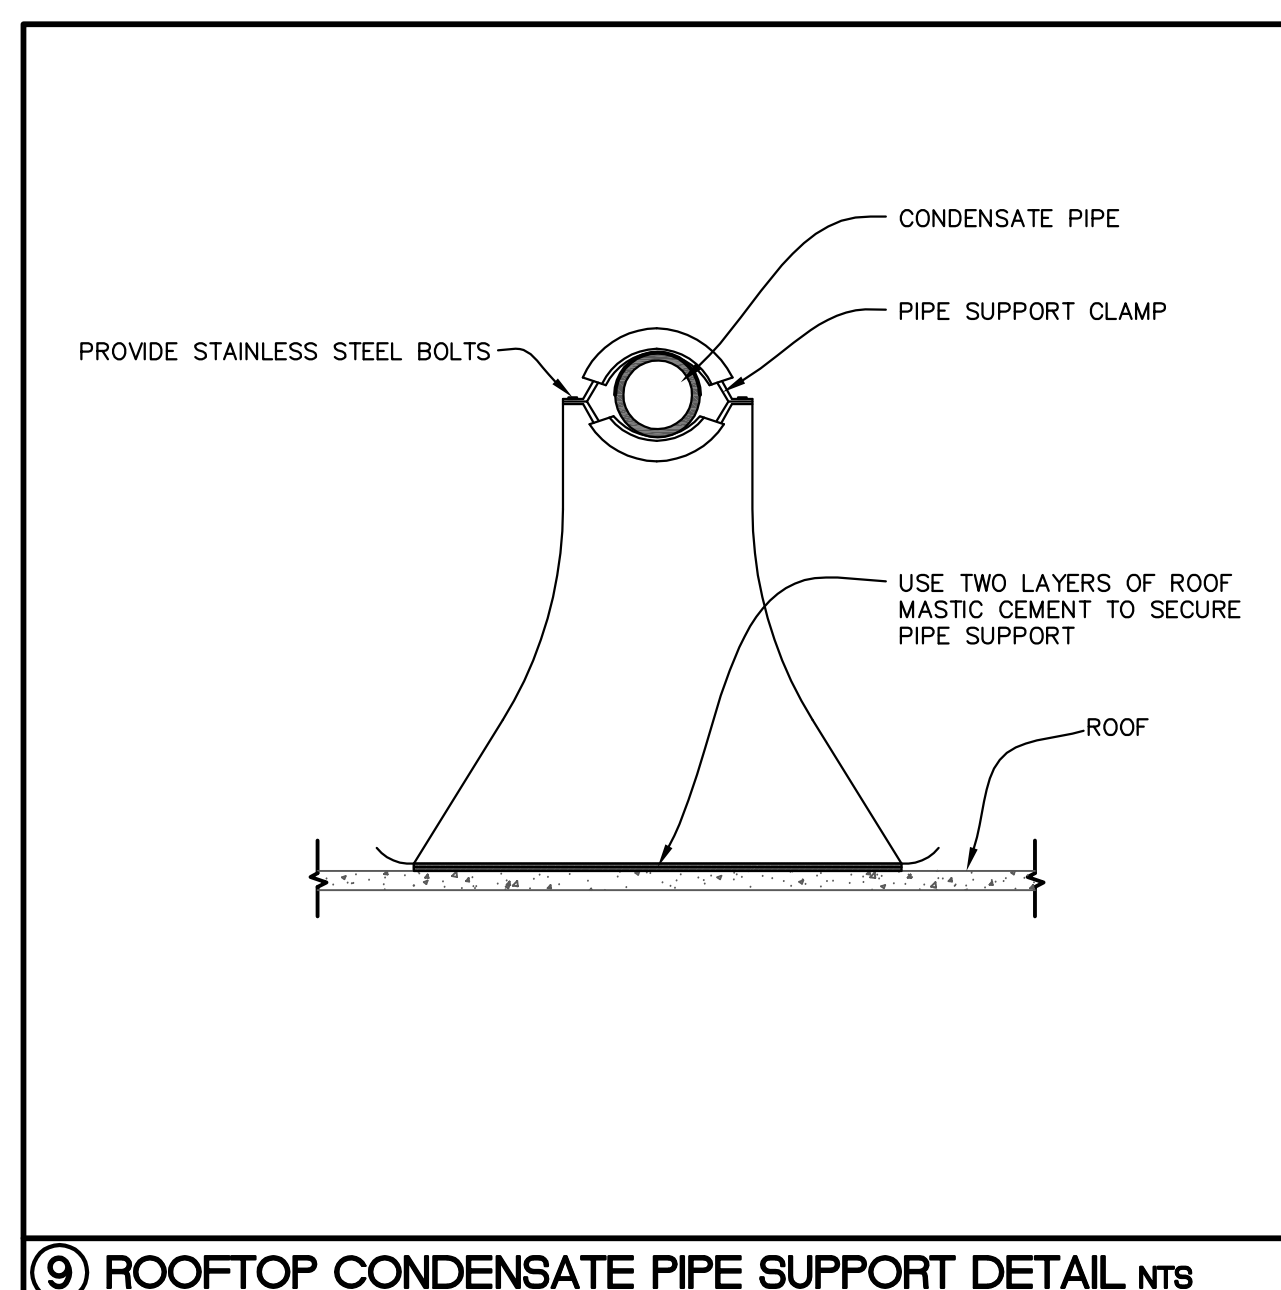

⑥ ROOFTOP A/C UNIT DETAIL nts

⑤ COOLING COIL DRAIN TRAP DETAIL nts

⑪ MULTIPLE EXHAUST VENT DETAIL nts

⑩ ROOF CAP DETAIL nts

⑨ ROOFTOP CONDENSATE PIPE SUPPORT DETAIL nts

① SUPPLY DUCT TAKE-OFFS nts

⑧ ROOFTOP CURB ADAPTER DETAIL nts

① AIR SPLIT TYPE DUCT TAKE-OFF nts