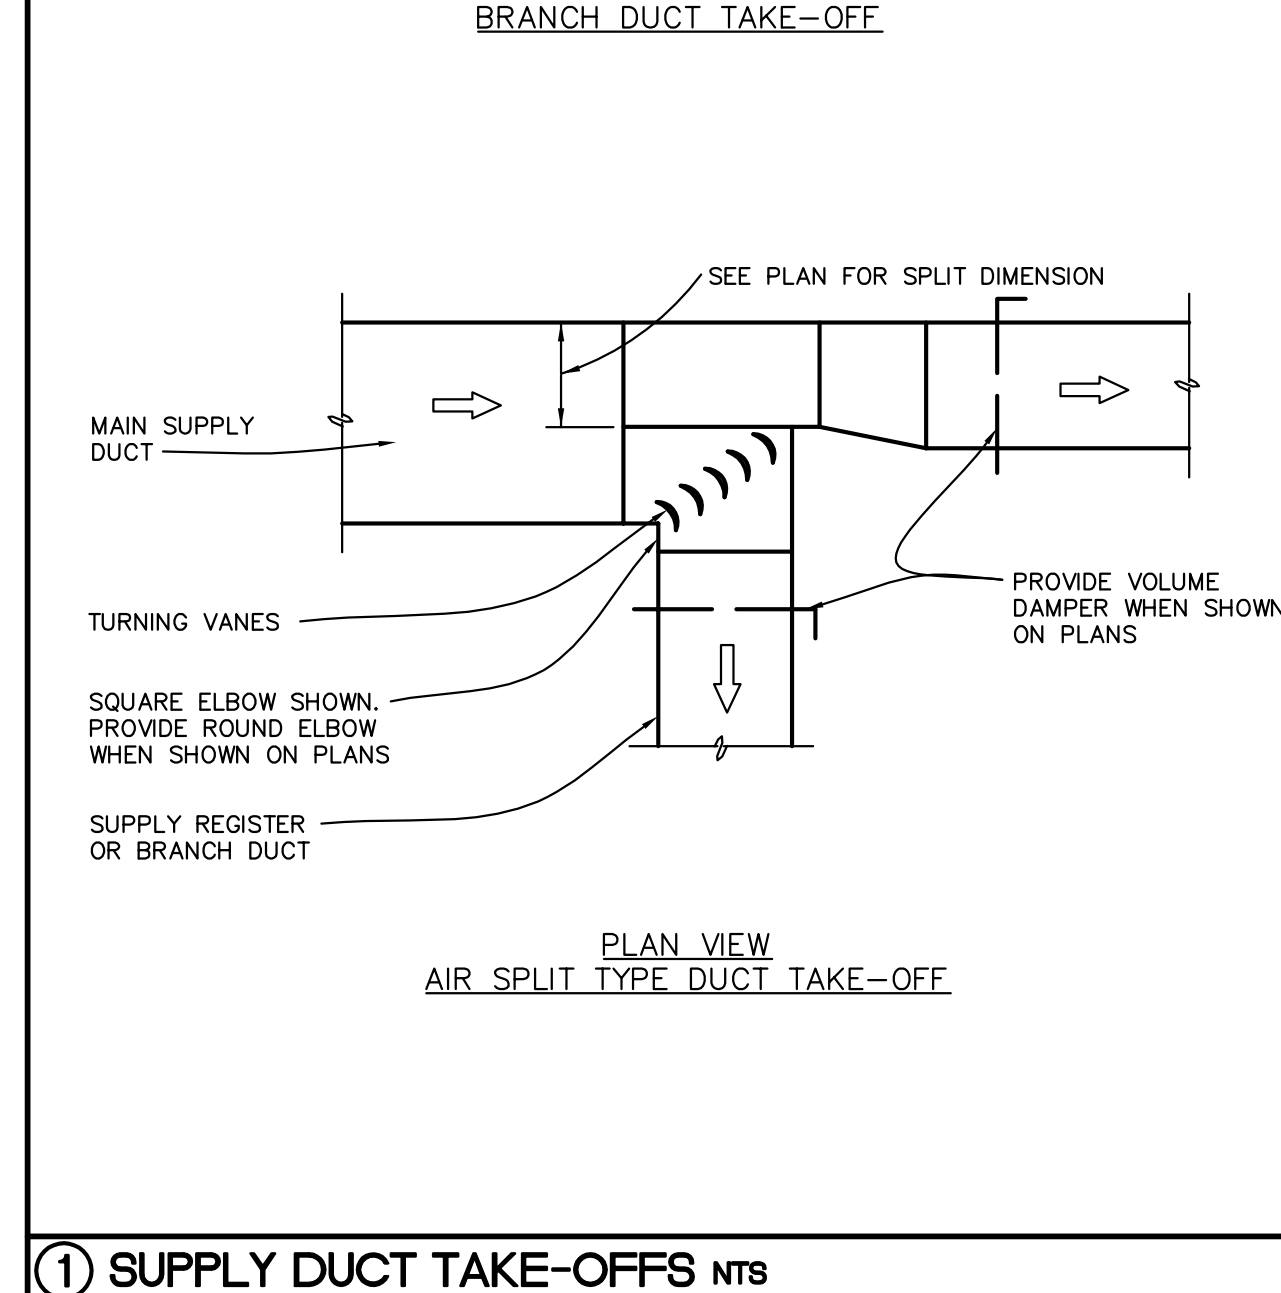

⑥ ROOFTOP A/C UNIT DETAIL nts

⑤ COOLING COIL DRAIN TRAP DETAIL nts

⑪ MULTIPLE EXHAUST VENT DETAIL nts

⑩ ROOF CAP DETAIL nts

⑨ ROOFTOP CONDENSATE PIPE SUPPORT DETAIL nts

① SUPPLY DUCT TAKE-OFFS nts

⑧ ROOFTOP CURB ADAPTER DETAIL nts

① AIR SPLIT TYPE DUCT TAKE-OFF nts