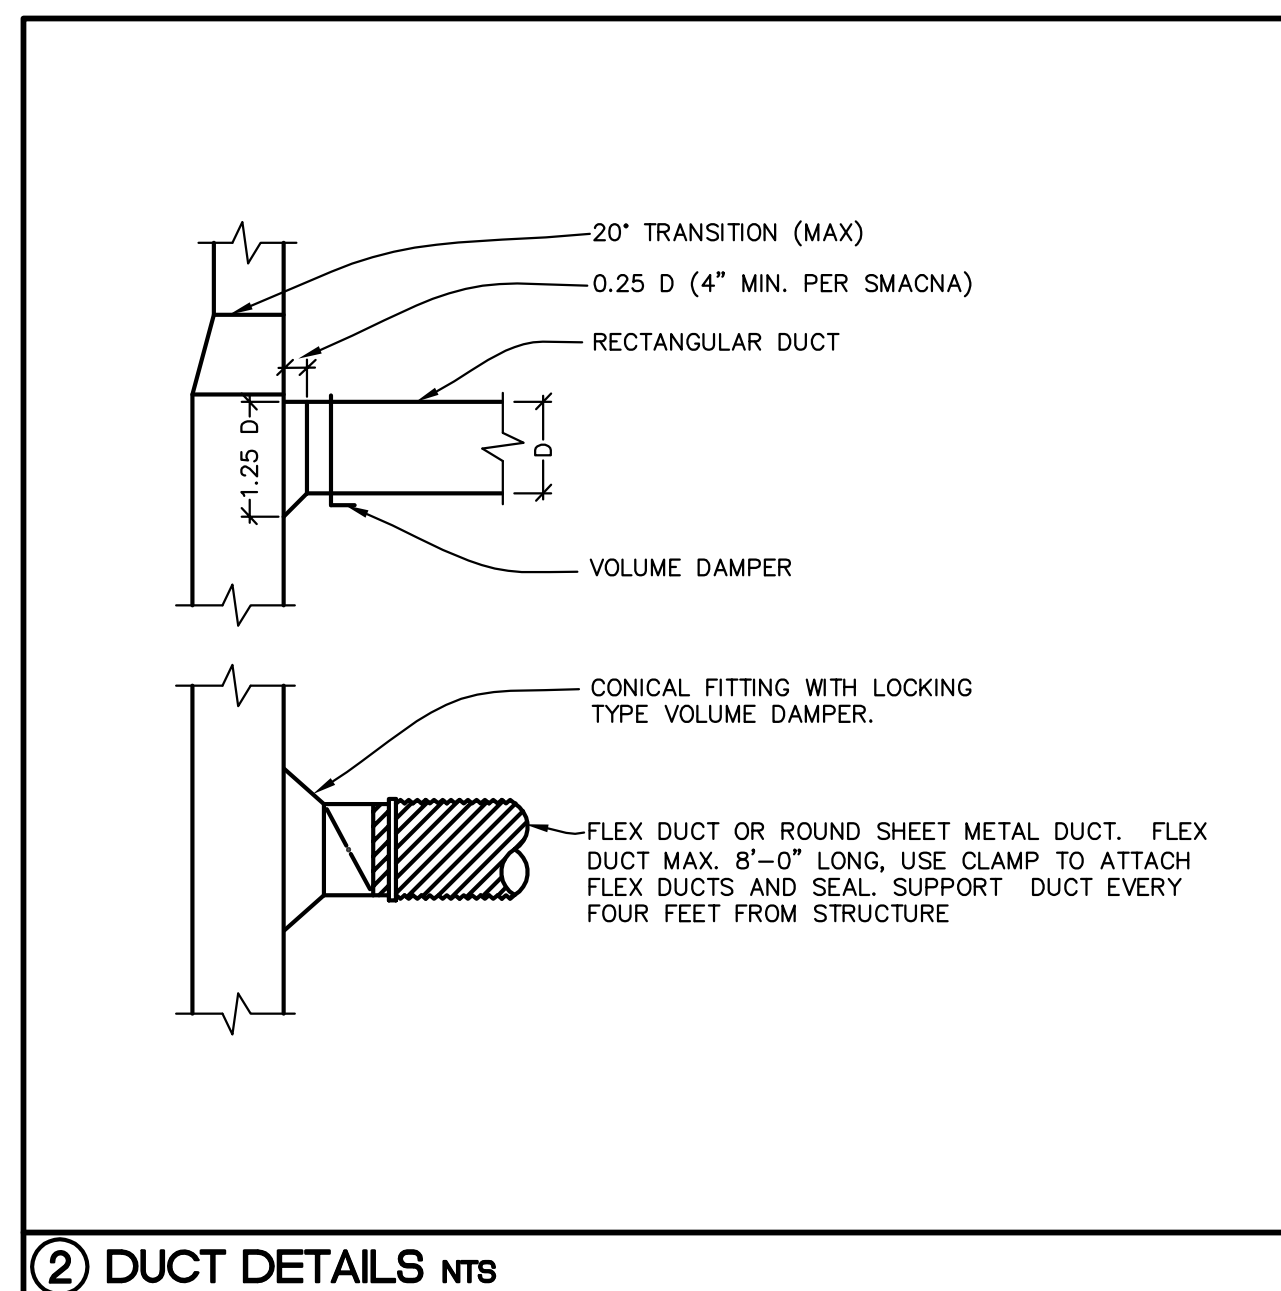

DETAILS -  
 MECHANICAL

SCALE: N.T.S.

Drawing No.

M-5.1

④ CEILING DIFFUSER RUNOUT DETAIL nts

③ EXHAUST FAN DETAIL nts

② DUCT DETAILS nts

⑦ ROOFTOP EQUIPMENT TIE DOWN DETAIL nts