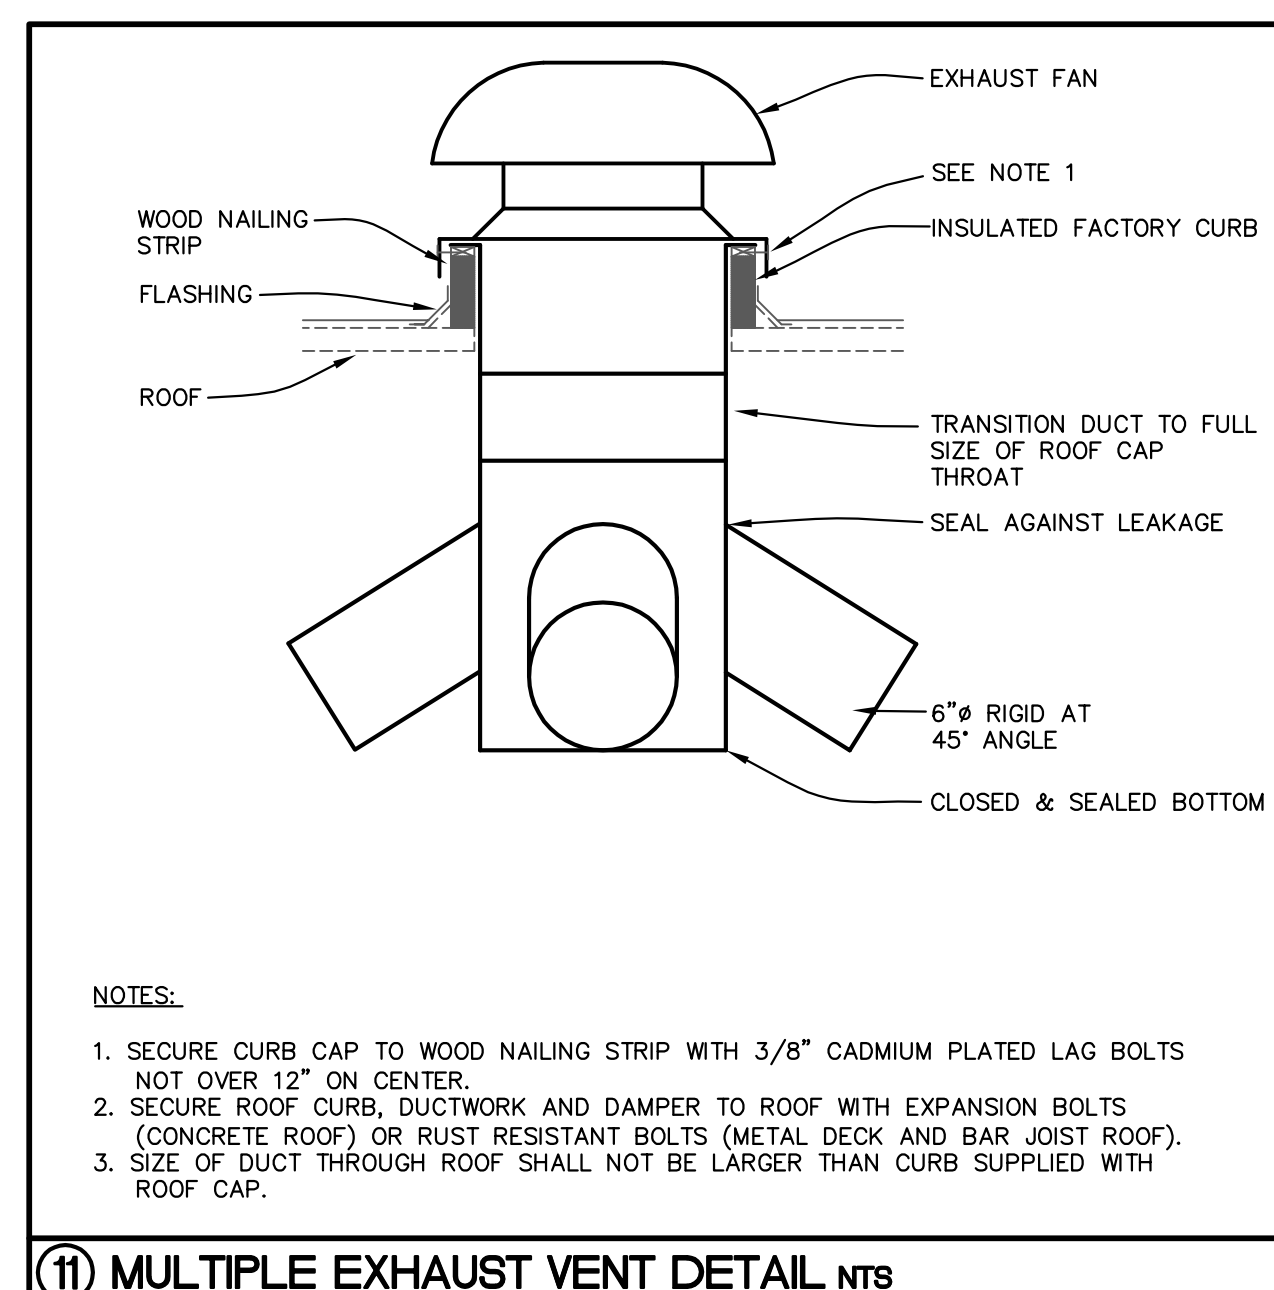

⑦ ROOFTOP EQUIPMENT TIE DOWN DETAIL nts

⑪ MULTIPLE EXHAUST VENT DETAIL nts