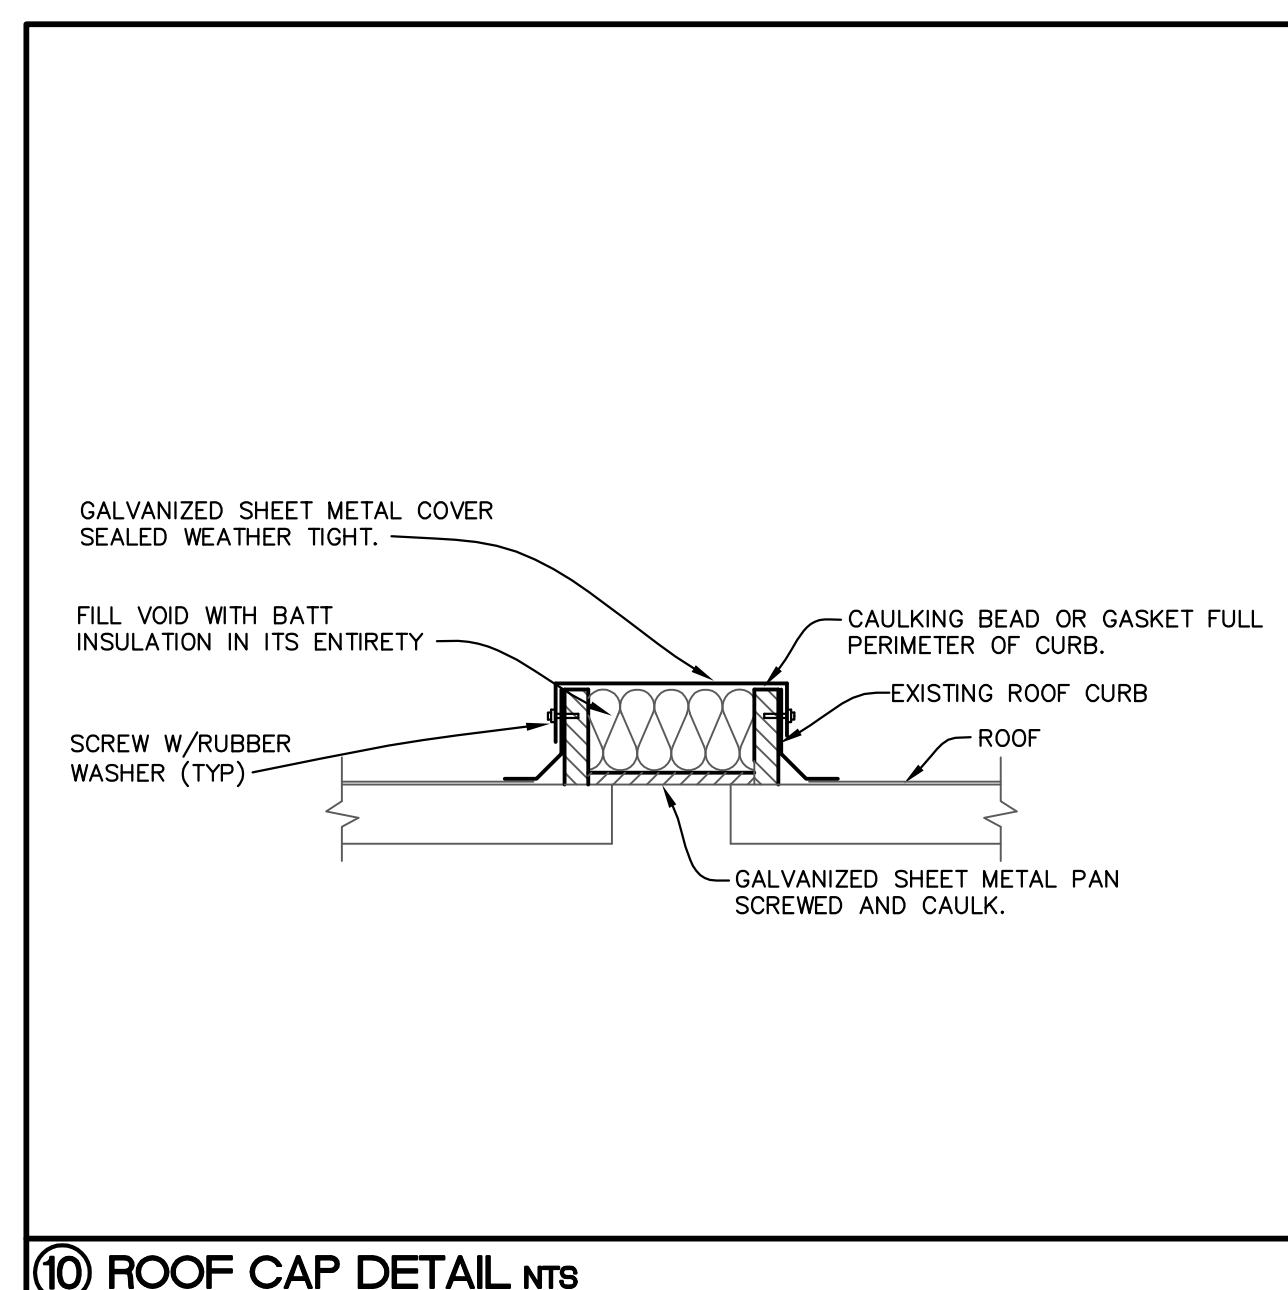

⑥ ROOFTOP A/C UNIT DETAIL nts

⑪ MULTIPLE EXHAUST VENT DETAIL nts

⑨ ROOFTOP CONDENSATE PIPE SUPPORT DETAIL nts

⑩ ROOF CAP DETAIL nts