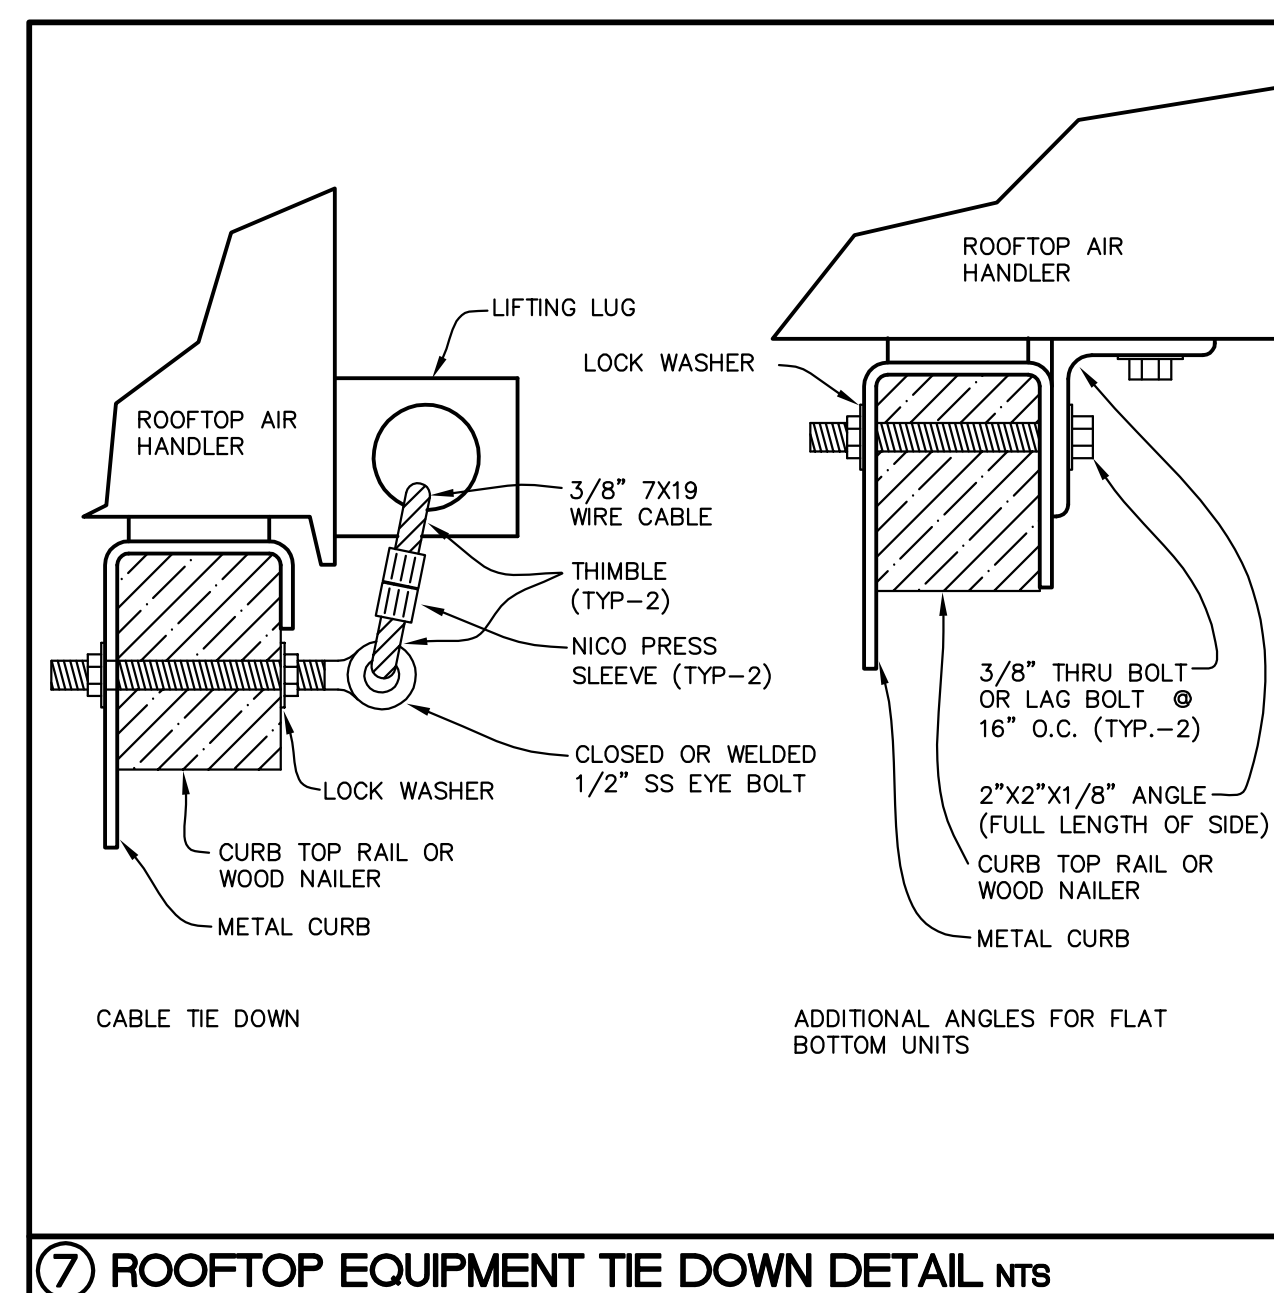

DETAILS -  
 MECHANICAL

SCALE: N.T.S.

Drawing No.

M-5.1

④ CEILING DIFFUSER RUNOUT DETAIL nts

③ EXHAUST FAN DETAIL nts

② DUCT DETAILS nts

⑦ ROOFTOP EQUIPMENT TIE DOWN DETAIL nts

⑥ ROOFTOP A/C UNIT DETAIL nts

⑤ COOLING COIL DRAIN TRAP DETAIL nts

⑪ MULTIPLE EXHAUST VENT DETAIL nts

⑩ ROOF CAP DETAIL nts

⑨ ROOFTOP CONDENSATE PIPE SUPPORT DETAIL nts

① SUPPLY DUCT TAKE-OFFS nts

⑧ ROOFTOP CURB ADAPTER DETAIL nts