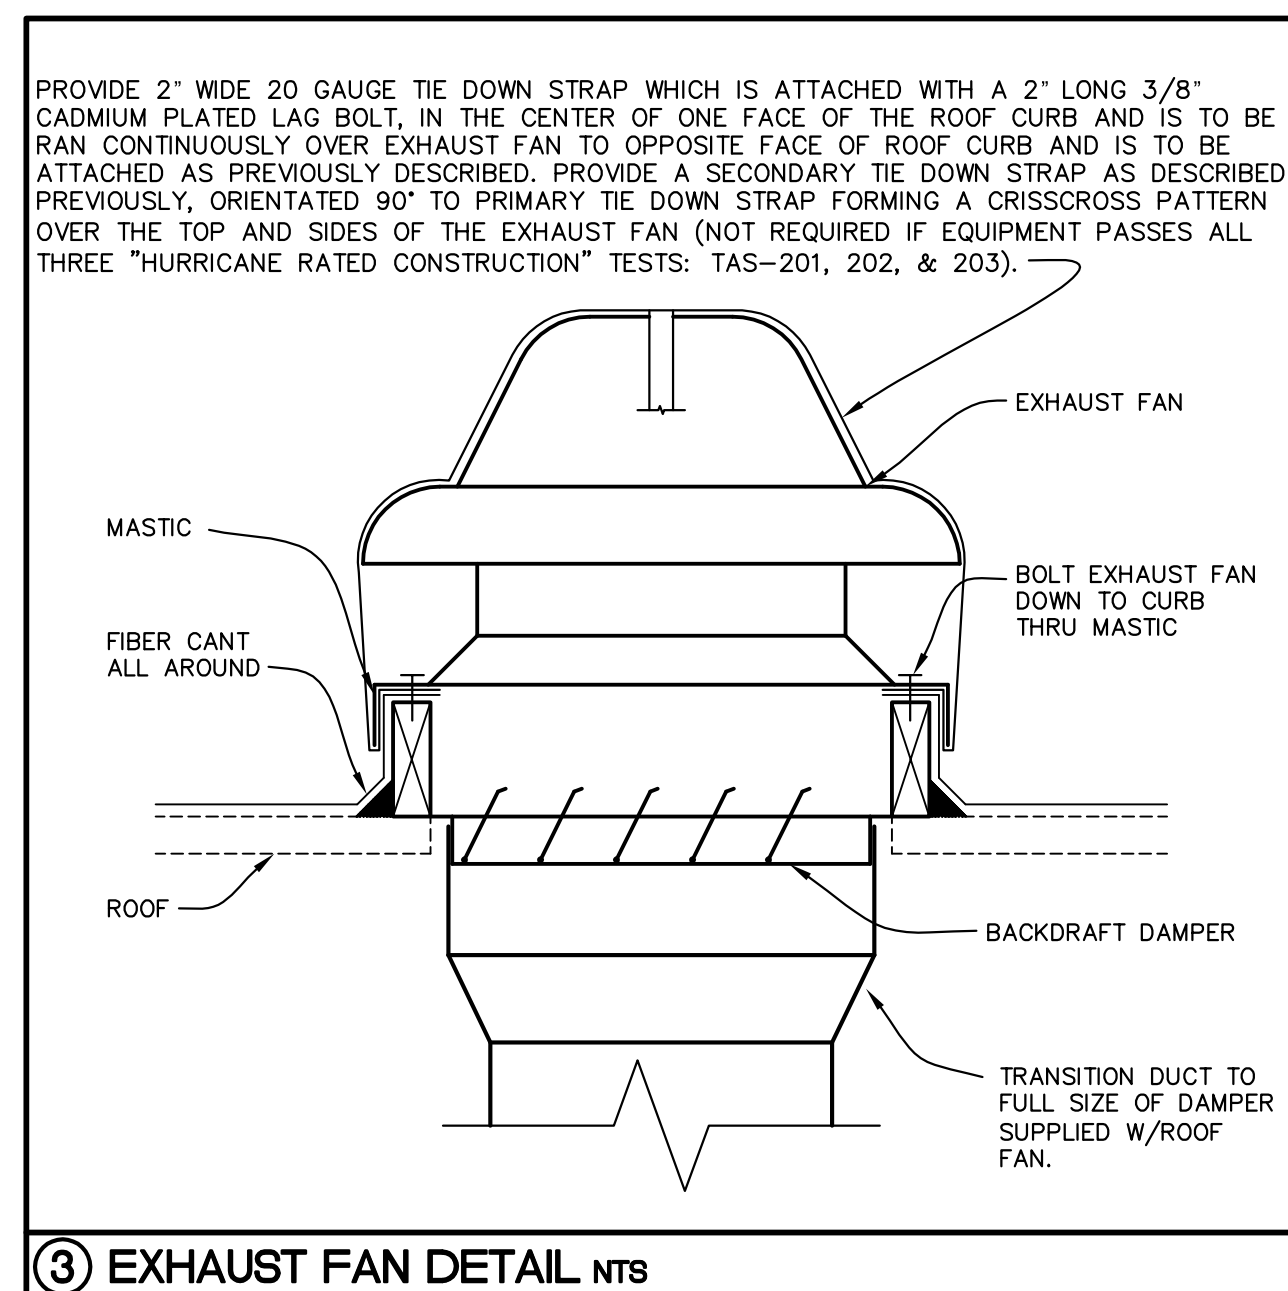

DETAILS -  
 MECHANICAL

SCALE: N.T.S.

Drawing No.

M-5.1

④ CEILING DIFFUSER RUNOUT DETAIL nts

③ EXHAUST FAN DETAIL nts

② DUCT DETAILS nts

⑦ ROOFTOP EQUIPMENT TIE DOWN DETAIL nts